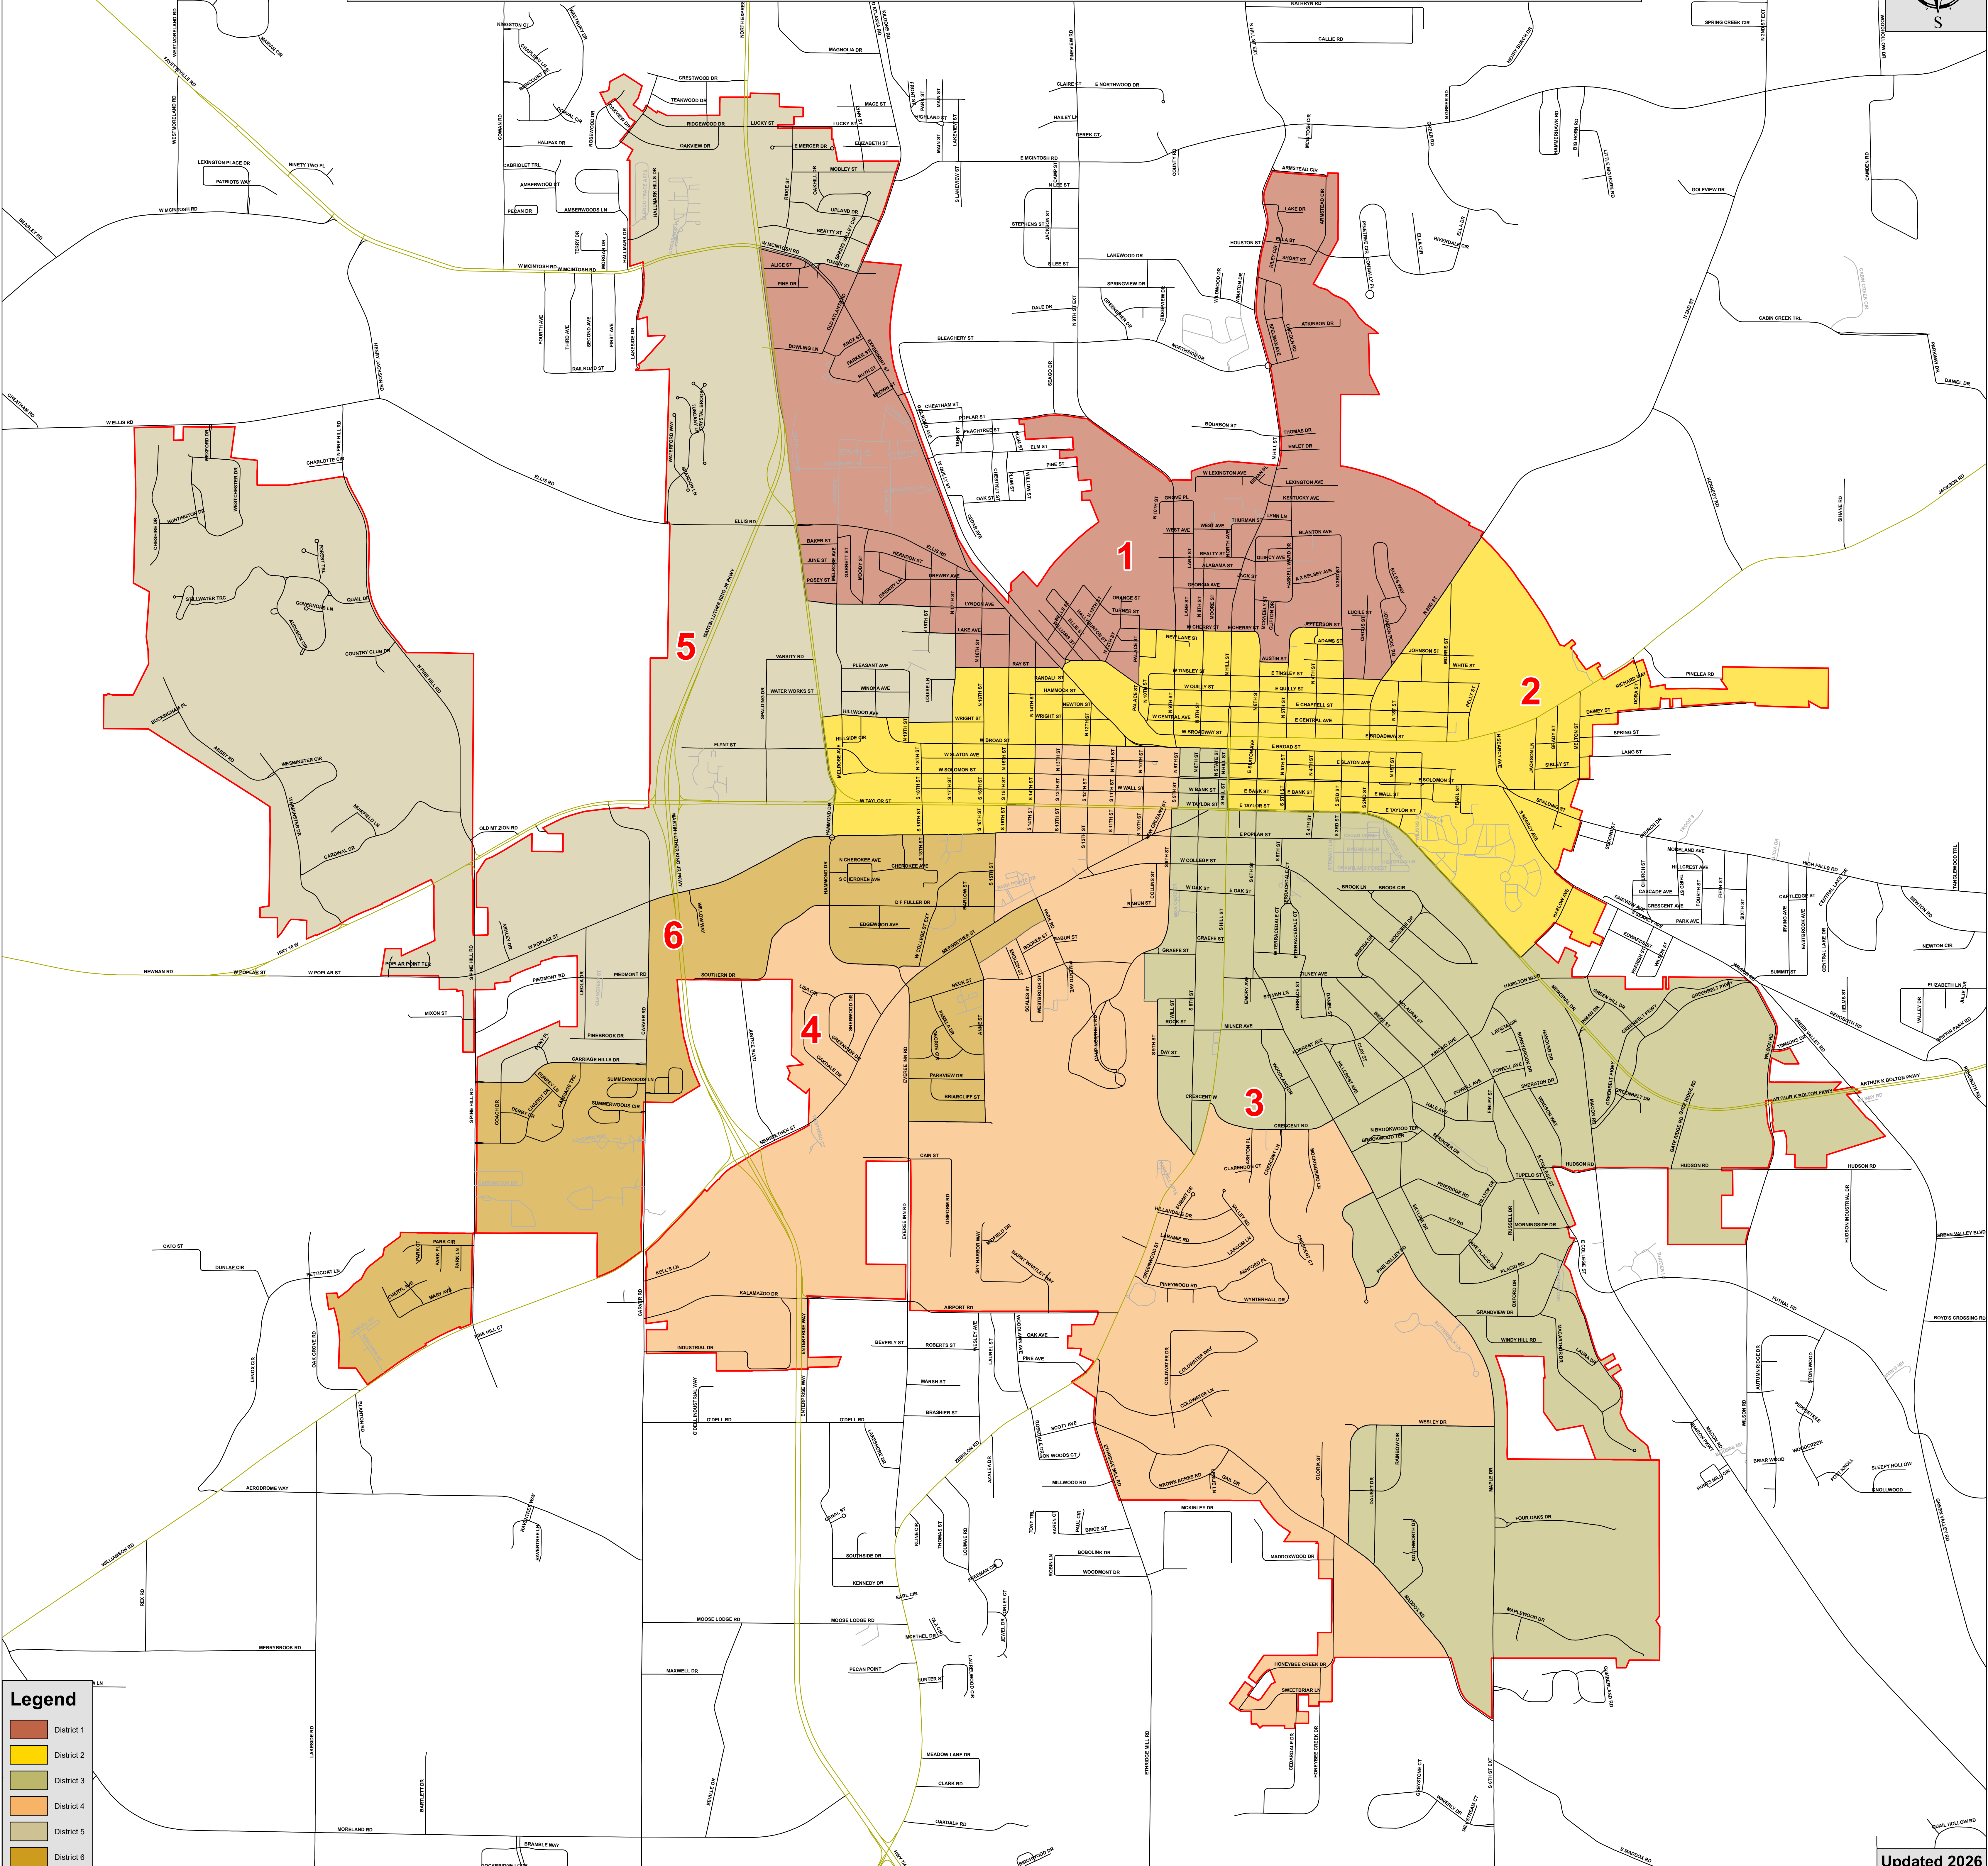

CITY OF GRIFFIN COMMISSIONER DISTRICTS

Legend	
	District 1
	District 2
	District 3
	District 4
	District 5
	District 6